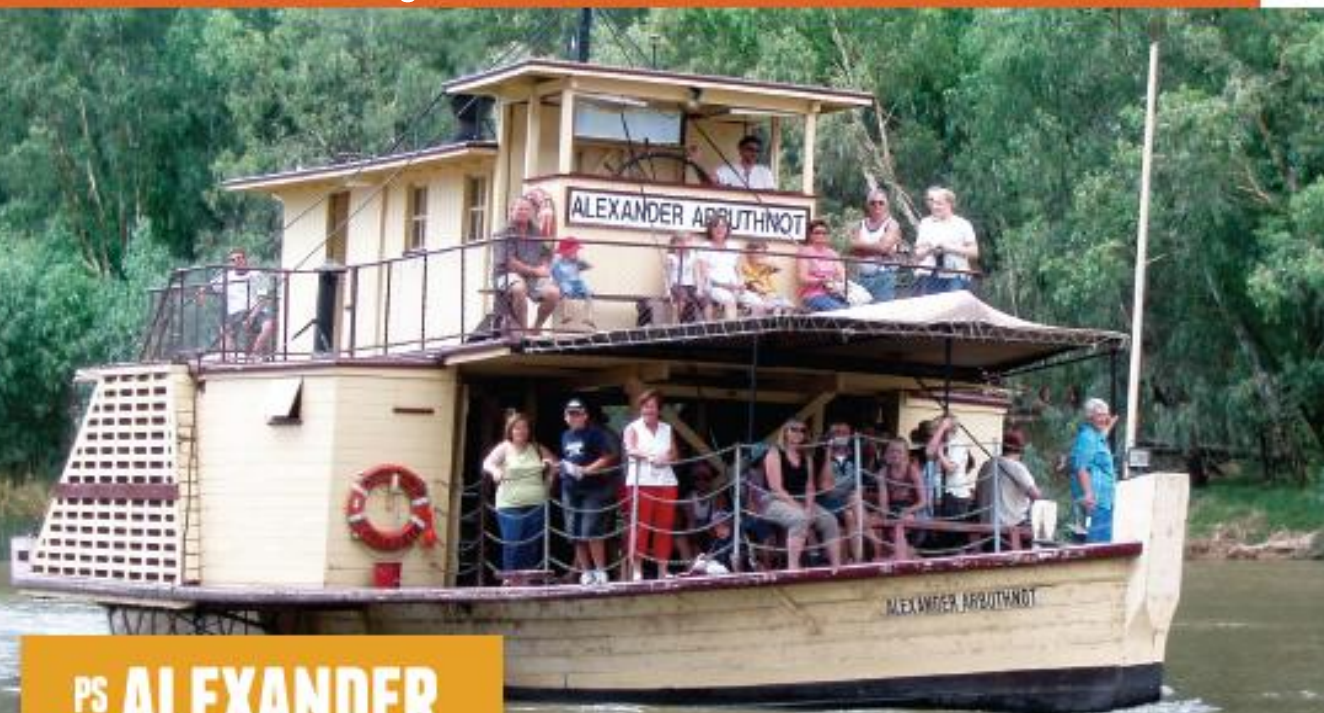

AUGUST SPECIAL OFFER

Departure Times: 10.15am 11.30am 1.30pm 2.45pm*

*Subject to bookings

BUY 1 GET 1 FREE

ONE HOUR PADDLESTEAMER CRUISE

including free tea and coffee available onboard

PS
1883
**ALEXANDER
ARBUTHNOT**